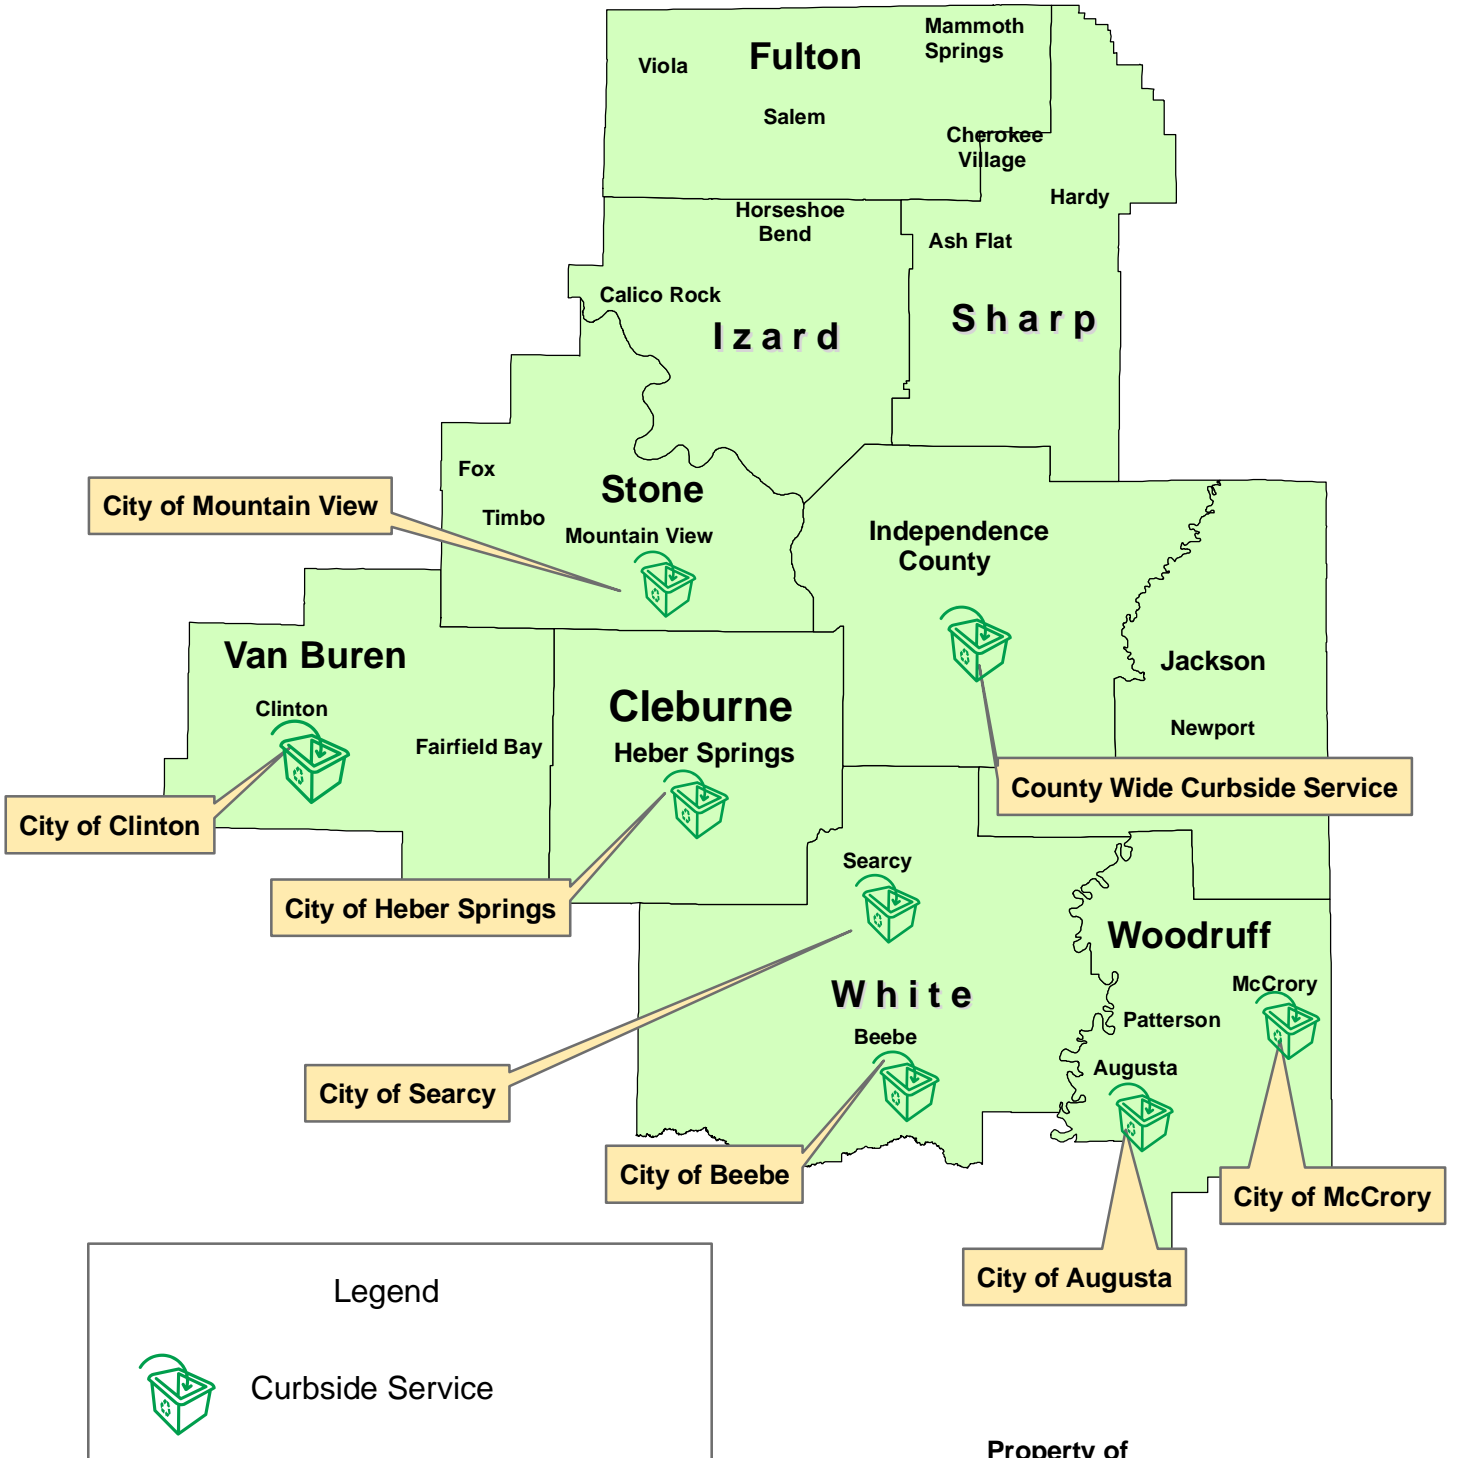

White River RSWMD Curbside Recycling Programs

Property of
White River Planning & Development District, Inc.
Map is for reference only and should NOT
be used in place of a survey or in a legal dispute.